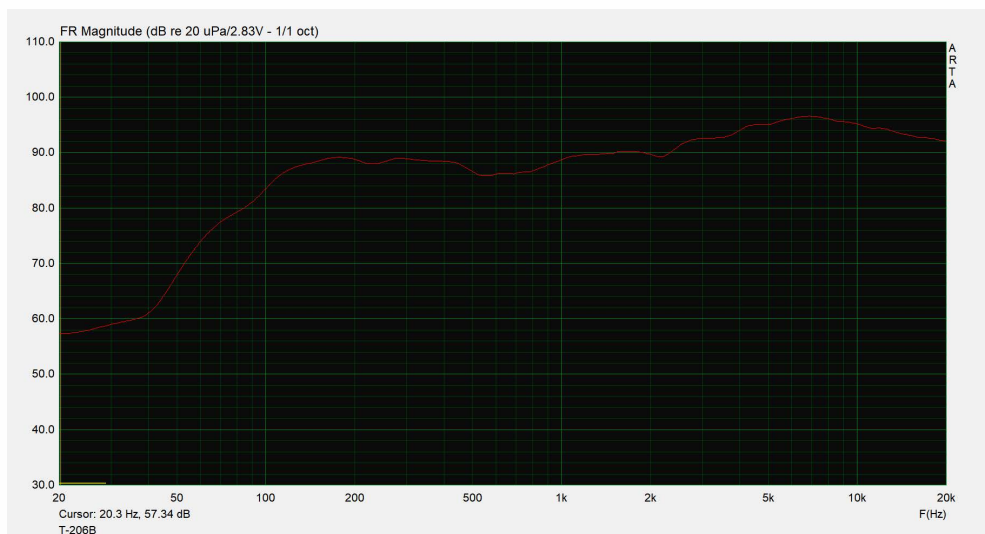

Ceiling Speaker

T-206B

Material: plastic shell + iron mesh cover

Description:

Round plastic basin stand, coaxial high-pitched design, multi-power selection, clear and bright sound. With screw fixed presser foot design, can be installed on the ceiling of different thickness. Applicable to hotel, shopping mall, supermarket, etc.

Specifications:

Model	T-206B
Power taps(100V)	1.25W, 2.5W, 5W, 10W
Power taps(70V)	0.62W, 1.25W, 2.5W, 5W
Impedance	Black:Com Blue:8KΩ Red:4KΩ; Green:2KΩ White:1KΩ
SPL(1W/1M)	89dB
Frequency response (-10dB)	80-20KHz
Speaker driver	6" x 1 1.5" x 1
Cutout size	208mm
Dimensions	240 x 78mm
Weight	1Kg